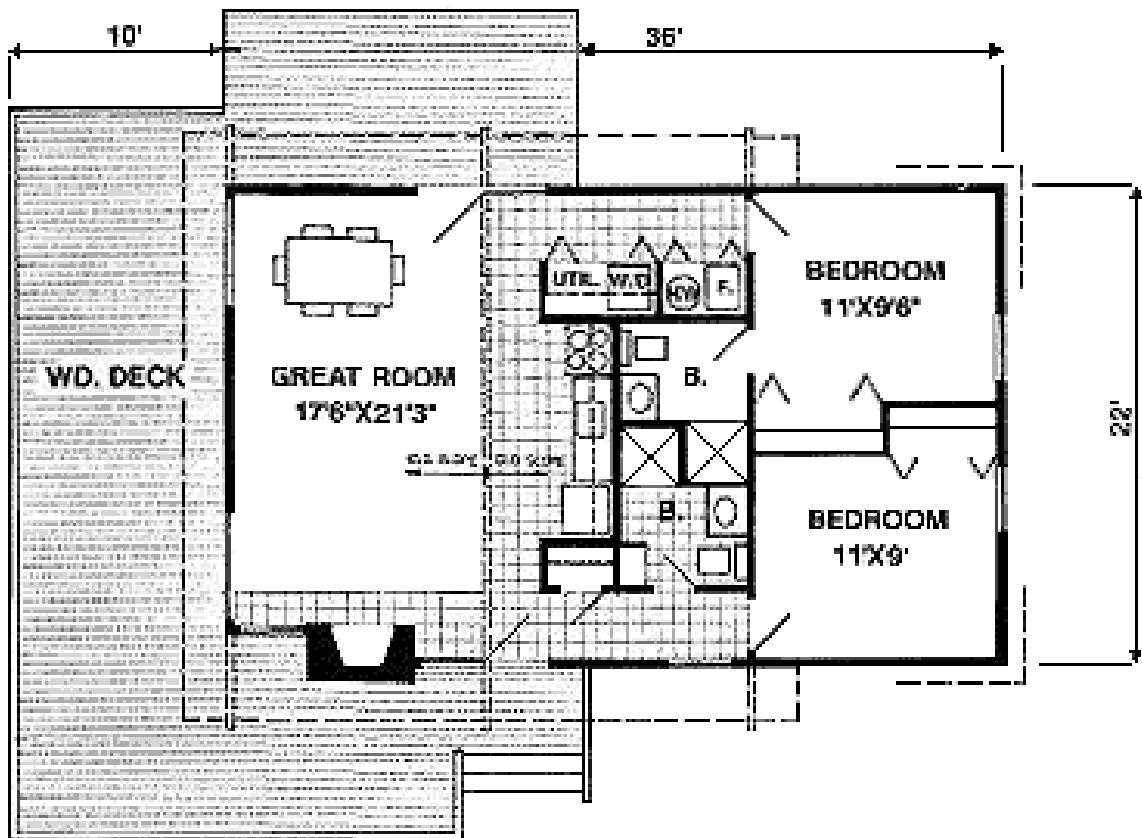

Copyright © 2009, The COOL house plans company

Page 1 of 3

LIVING
15/0X1

COOLhouseplans.com

First Floor Plan

Plan ID: CHP-2197

Order Code: C101

LIVING
15/0X1

Plan ID: CHP-2197

Order Code: C101

Plan Specifications

Total Living Area:	786 htd. sq. ft.
Bedrooms:	2
Bathrooms:	2
Width of House:	36 feet
Depth of House:	22 feet
Finished Basement:	NA
First Floor:	NA
Second Floor:	NA
Third Floor:	NA
Bonus Area:	NA
Garage Size:	NA